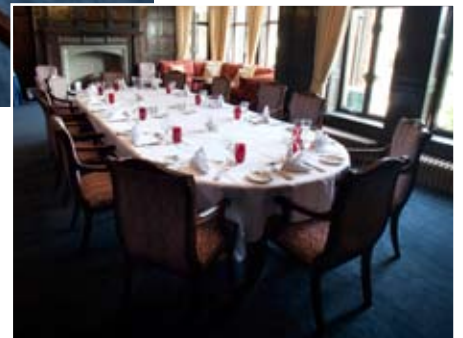

Boardroom ...

... the manor house

Now a meeting room for up to 14 guests, this room with its elegant, dark-oak panelling and grand fireplace was the original dining room. With a comfortable seating area that overlooks the grounds, it is also very popular for private dining.

- Interconnects with Taguchi.
- 32 power points.
- Blackout blinds.
- Available for private dining for up to 18 guests.

	Theatre	Classroom	Boardroom	U-Shape	Cluster	Length m	Width m	Area m ²
Boardroom	n/a	n/a	14	n/a	n/a	11.00	7.80	85.80